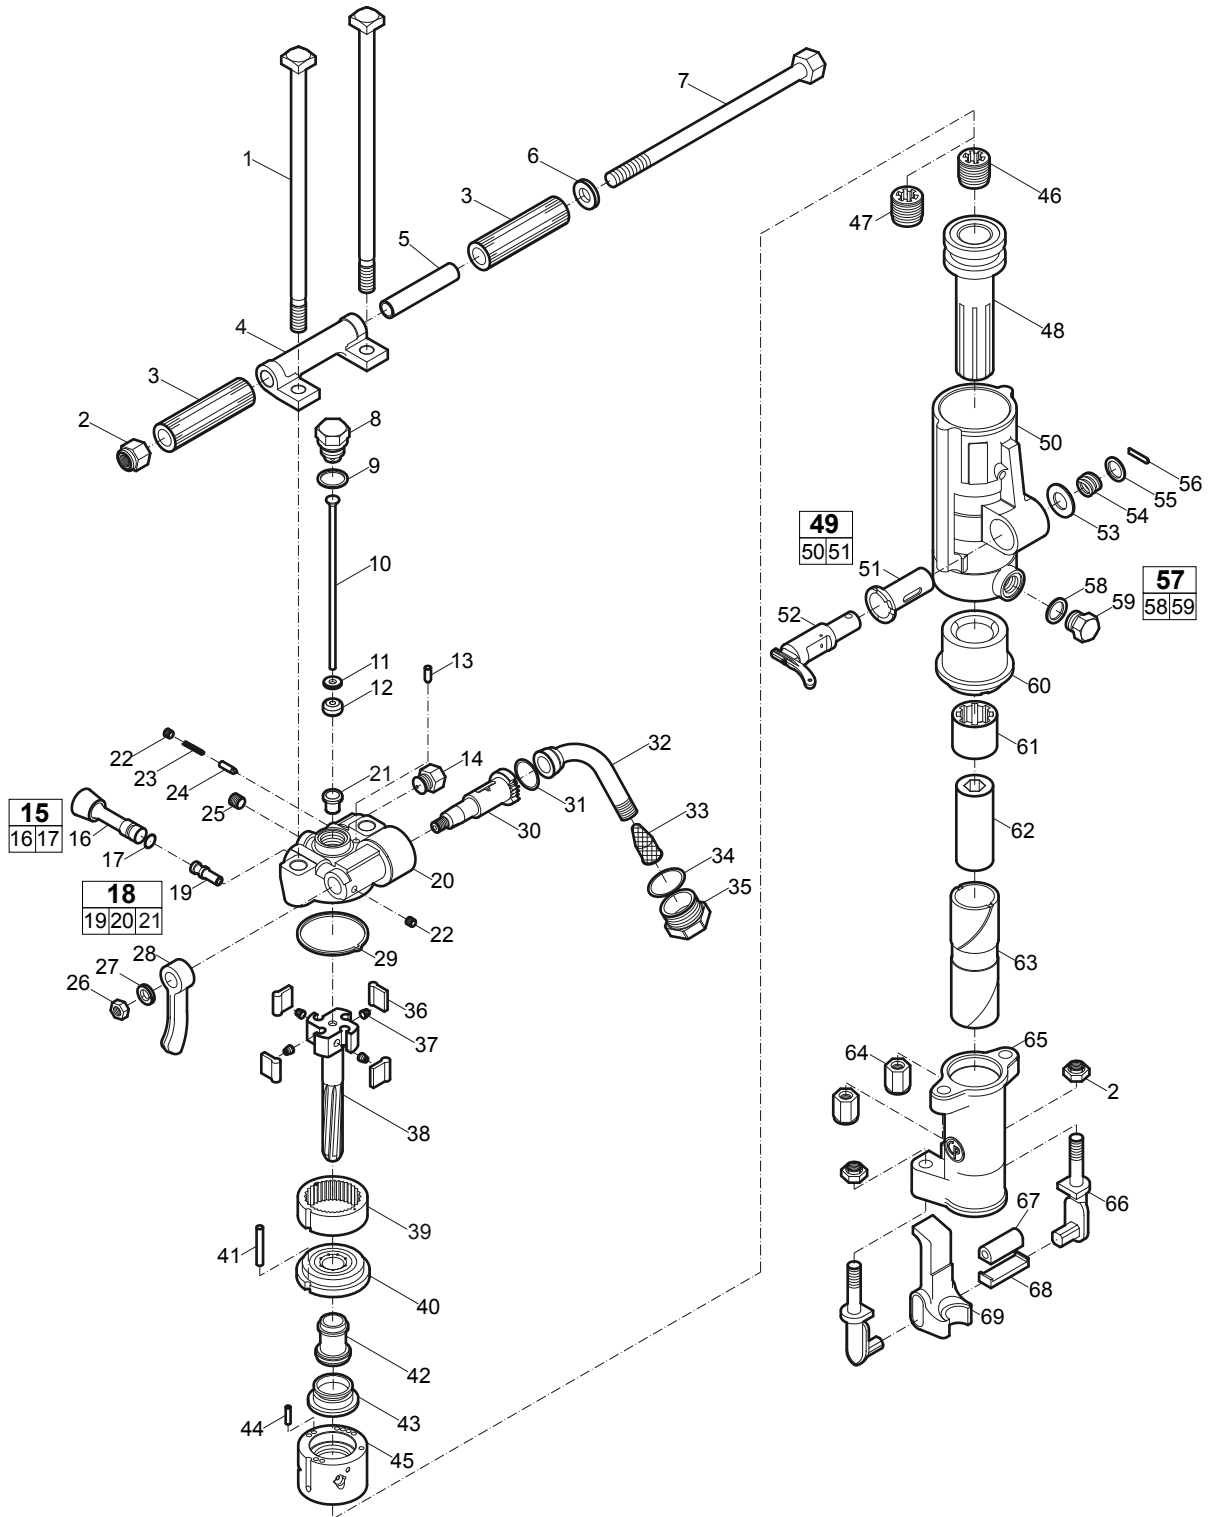

- Accessories** 15
 - Accessories 15

- Kits** 16
 - Water conversion kit 16

Spare parts list

CP 0069 7/8" x 4 1/4"

No.	Description	Remark	Quantity	Part number
1	Bolt - Thru		2	R085755
2	Nut - Elastic stop	5/8" - 11	3	R005742
3	Grip - Handle		2	R075419
4	Bracket - Handle		1	R086608
5	Liner - Handle		1	R076172
6	Washer - Handle bolt key		1	R000142
7	Bolt - Handle		1	R076173
8	Plug - Air tube		1	R076793
9	Gasket - Tube plug		2	R000537
10	Tube - Air		1	R093907
11	Washer - Air tube		1	R095169
12	Rubber - Air tube		1	R090364
13	Pin - Valve plunger		1	R075802
14	Plug - Water valve		1	R076372
15(16-17)	Water valve port plug, complete		1	R079130
16	Water valve port plug		1	-
17	O-ring		1	C079489
18(19-21)	Backhead, complete		1	R137744
19	Bushing - Water valve		1	R098054
20	Backhead		1	-
21	Bushing - Blow tube		1	R137739
22	Plug - Pipe	1/8"	2	C068064
23	Spring - Valve plunger		1	R085671
24	Plunger - Throttle valve		1	R086627
25	Plug - Pipe	1/4"	1	C068799
26	Nut - Hexagon	1/2" - 20	1	P002149
27	Lock washer - Valve handle	1/2"	1	C036717
28	Handle - Throttle valve		1	R079124
29	Gasket		1	H0980438
30	Valve - Throttle		1	R086628
31	O-ring		1	P103521
32	Swivel - Air inlet		1	R075265
33	Screen - Air inlet		1	R005584
34	O-ring		1	R110317
35	Nut - Air inlet swivel		1	R000530
36	Pawl		4	R075267
37	Spring - Pawl		4	R086654
38	Bar - Rifle		1	R093887
39	Ring - Ratchet		1	R137740
40	Cover - Valve case		1	R093490
41	Pin - Dowel		1	R137741
42	Spacer - Valve case		1	R085608
43	Valve		1	R093900
44	Pin - Oiler		1	R114133
45	Case - Valve		1	R085607
46	Nut - Rifle bar	Steel	1	R075839
47	Nut - Rifle bar	Bronze	1	R075826
48	Piston		1	R000126