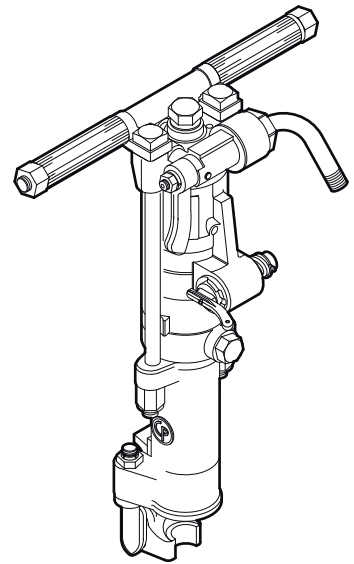

Spare parts list

Handheld pneumatic drills

CP 0069