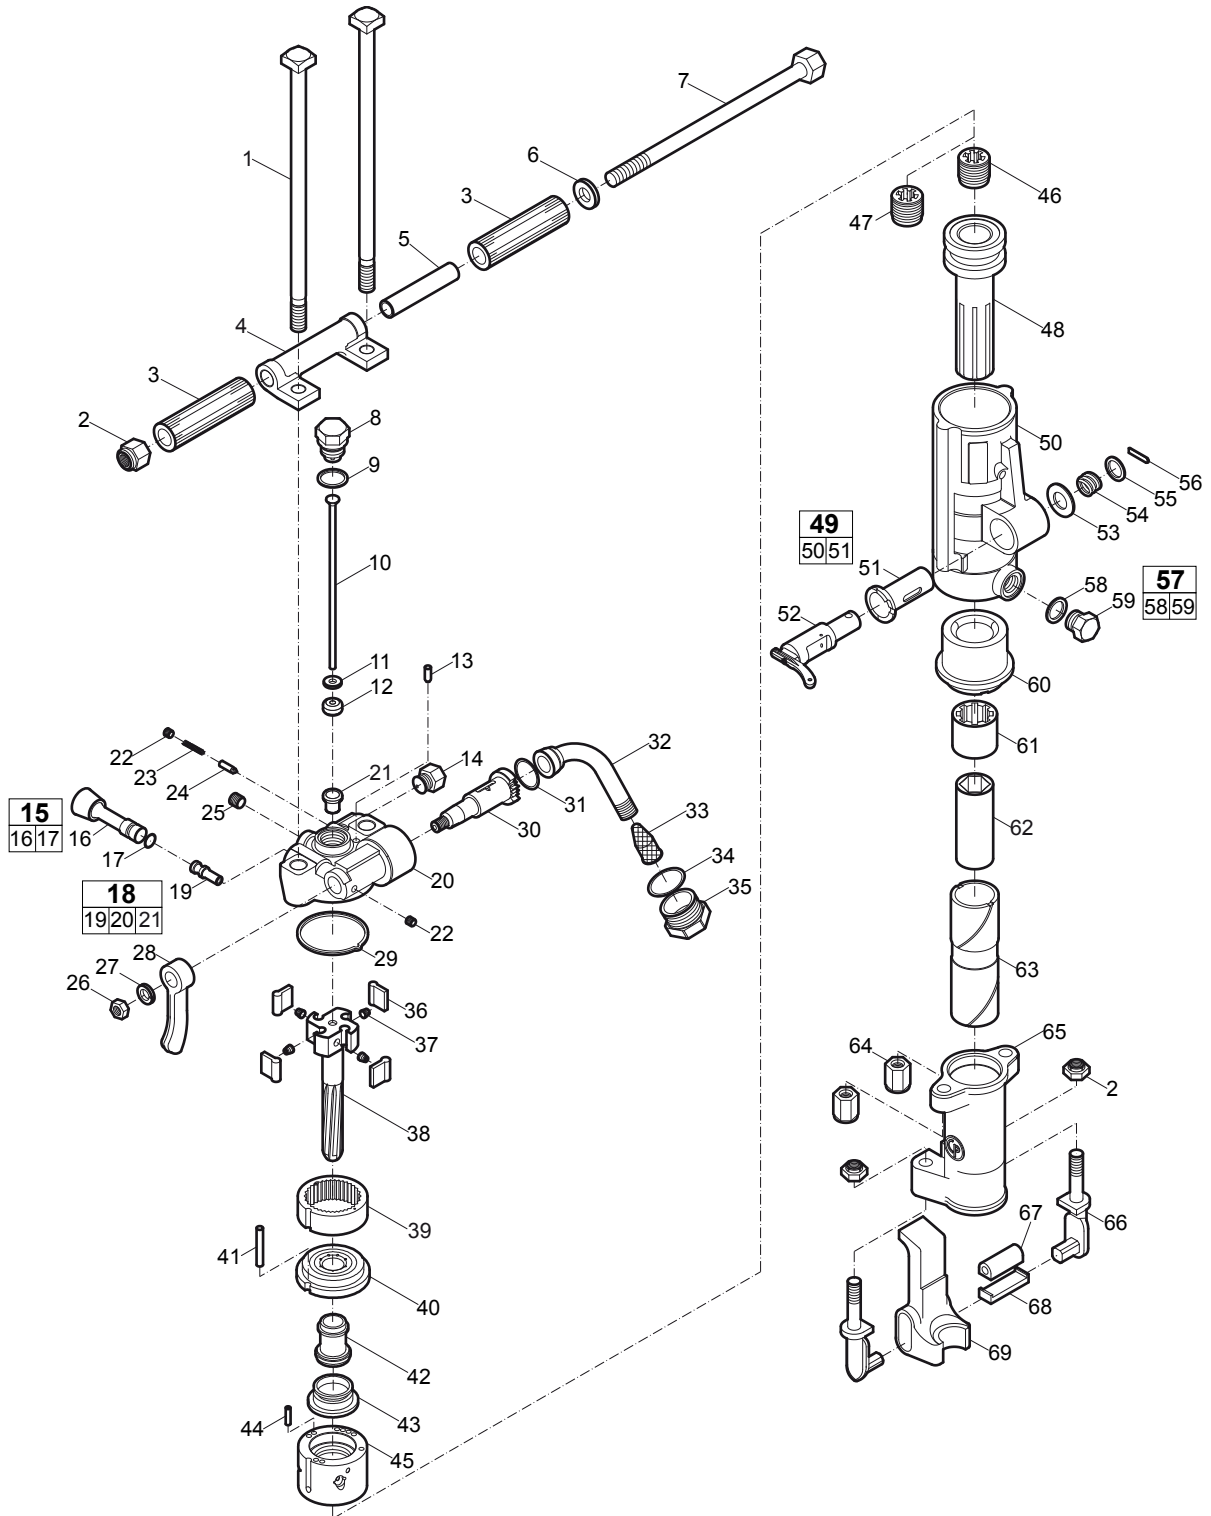

CP 0069 1" x 4 1/4"

No.	Description	Remark	Quantity	Part number
1	Bolt - Thru		2	R085755
2	Nut - Elastic stop	5/8" - 11	3	R005742
3	Grip - Handle		2	R075419
4	Bracket - Handle		1	R086608
5	Liner - Handle		1	R076172
6	Washer - Handle bolt key		1	R000142
7	Bolt - Handle		1	R076173
8	Plug - Air tube		1	R076793
9	Gasket - Tube plug		2	R000537
10	Tube - Air		1	R093907
11	Washer - Air tube		1	R095169
12	Rubber - Air tube		1	R090364
13	Pin - Valve plunger		1	R075802
14	Plug - Water valve		1	R076372
15(16-17)	Water valve port plug, complete		1	R079130
16	Water valve port plug		1	-
17	O-ring		1	C079489
18(19-21)	Backhead, complete		1	R137744
19	Bushing - Water valve		1	R098054
20	Backhead		1	-
21	Bushing - Blow tube		1	R137739
22	Plug - Pipe	1/8"	2	C068064
23	Spring - Valve plunger		1	R085671
24	Plunger - Throttle valve		1	R086627
25	Plug - Pipe	1/4"	1	C068799
26	Nut - Hexagon	1/2" - 20	1	P002149
27	Lock washer - Valve handle	1/2"	1	C036717
28	Handle - Throttle valve		1	R079124
29	Gasket		1	H0980438
30	Valve - Throttle		1	R086628
31	O-ring		1	P103521
32	Swivel - Air inlet		1	R075265
33	Screen - Air inlet		1	R005584
34	O-ring		1	R110317
35	Nut - Air inlet swivel		1	R000530
36	Pawl		4	R075267
37	Spring - Pawl		4	R086654
38	Bar - Rifle		1	R093887
39	Ring - Ratchet		1	R137740
40	Cover - Valve case		1	R093490
41	Pin - Dowel		1	R137741
42	Spacer - Valve case		1	R085608
43	Valve		1	R093900
44	Pin - Oiler		1	R114133
45	Case - Valve		1	R085607
46	Nut - Rifle bar	Steel	1	R075839
47	Nut - Rifle bar	Bronze	1	R075826
48	Piston		1	R000126