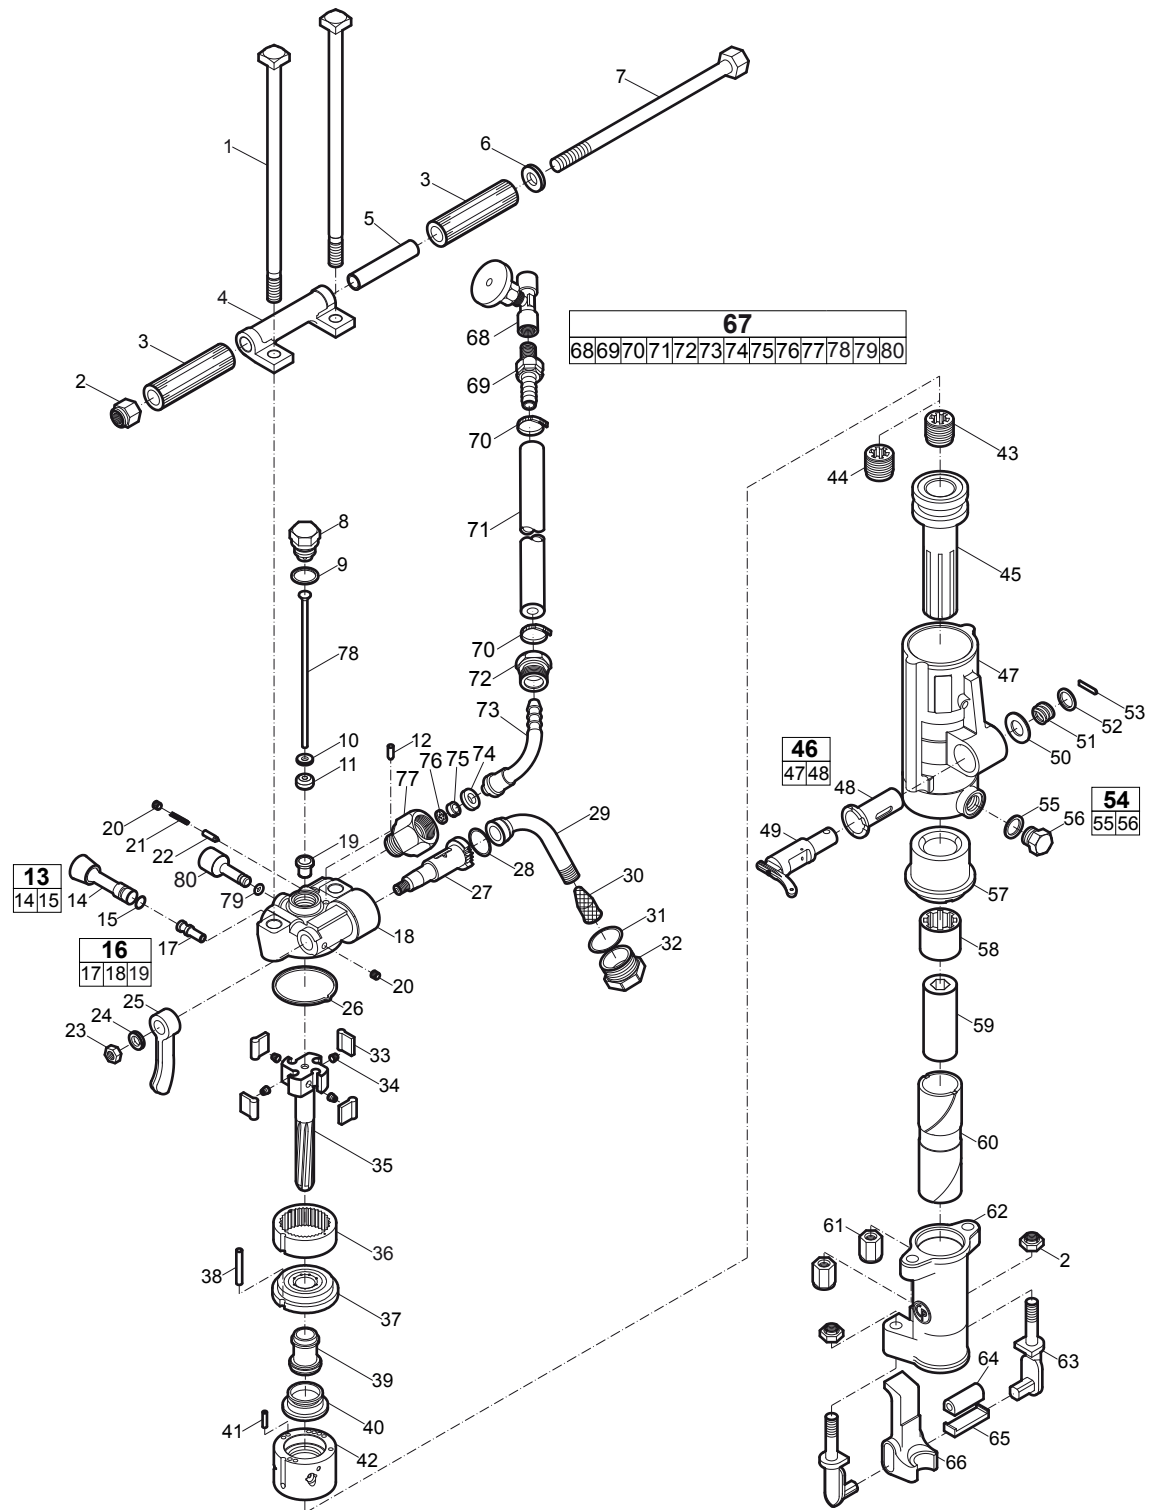

CP 0069 WET 7/8" x 4 1/4"

No.	Description	Remark	Quantity	Part number
1	Bolt - Thru		2	R085755
2	Nut - Elastic stop	5/8" - 11	3	R005742
3	Grip - Handle		2	R075419
4	Bracket - Handle		1	R086608
5	Liner - Handle		1	R076172
6	Washer - Handle bolt key		1	R000142
7	Bolt - Handle		1	R076173
8	Plug - Air tube		1	R076793
9	Gasket - Tube plug		2	R000537
10	Washer - Air tube		1	R095169
11	Rubber - Air tube		1	R090364
12	Pin - Valve plunger		1	R075802
13(14-15)	Water valve port plug, complete		1	R079130
14	Water valve port plug		1	-
15	O-ring		1	C079489
16(17-19)	Backhead, complete		1	R137744
17	Bushing - Water valve		1	R098054
18	Backhead		1	-
19	Bushing - Blow tube		1	R137739
20	Plug - Pipe	1/8"	2	C068064
21	Spring - Valve plunger		1	R085671
22	Plunger - Throttle valve		1	R086627
23	Nut - Hexagon	1/2" - 20	1	P002149
24	Lock washer - Valve handle	1/2"	1	C036717
25	Handle - Throttle valve		1	R079124
26	Gasket		1	H0980438
27	Valve - Throttle		1	R086628
28	O-ring		1	P103521
29	Swivel - Air inlet		1	R075265
30	Screen - Air inlet		1	R005584
31	O-ring		1	R110317
32	Nut - Air inlet swivel		1	R000530
33	Pawl		4	R075267
34	Spring - Pawl		4	R086654
35	Bar - Rifle		1	R093887
36	Ring - Ratchet		1	R137740
37	Cover - Valve case		1	R093490
38	Pin - Dowel		1	R137741
39	Spacer - Valve case		1	R085608
40	Valve		1	R093900
41	Pin - Oiler		1	R114133
42	Case - Valve		1	R085607
43	Nut - Rifle bar	Steel	1	R075839
44	Nut - Rifle bar	Bronze	1	R075826
45	Piston		1	R000126
46(47-48)	Cylinder, complete		1	R137742
47	Cylinder		1	-
48	Bushing - Blower valve		1	R085624
49	Valve - Blower		1	R085623
50	Washer - Blower valve		1	R075777