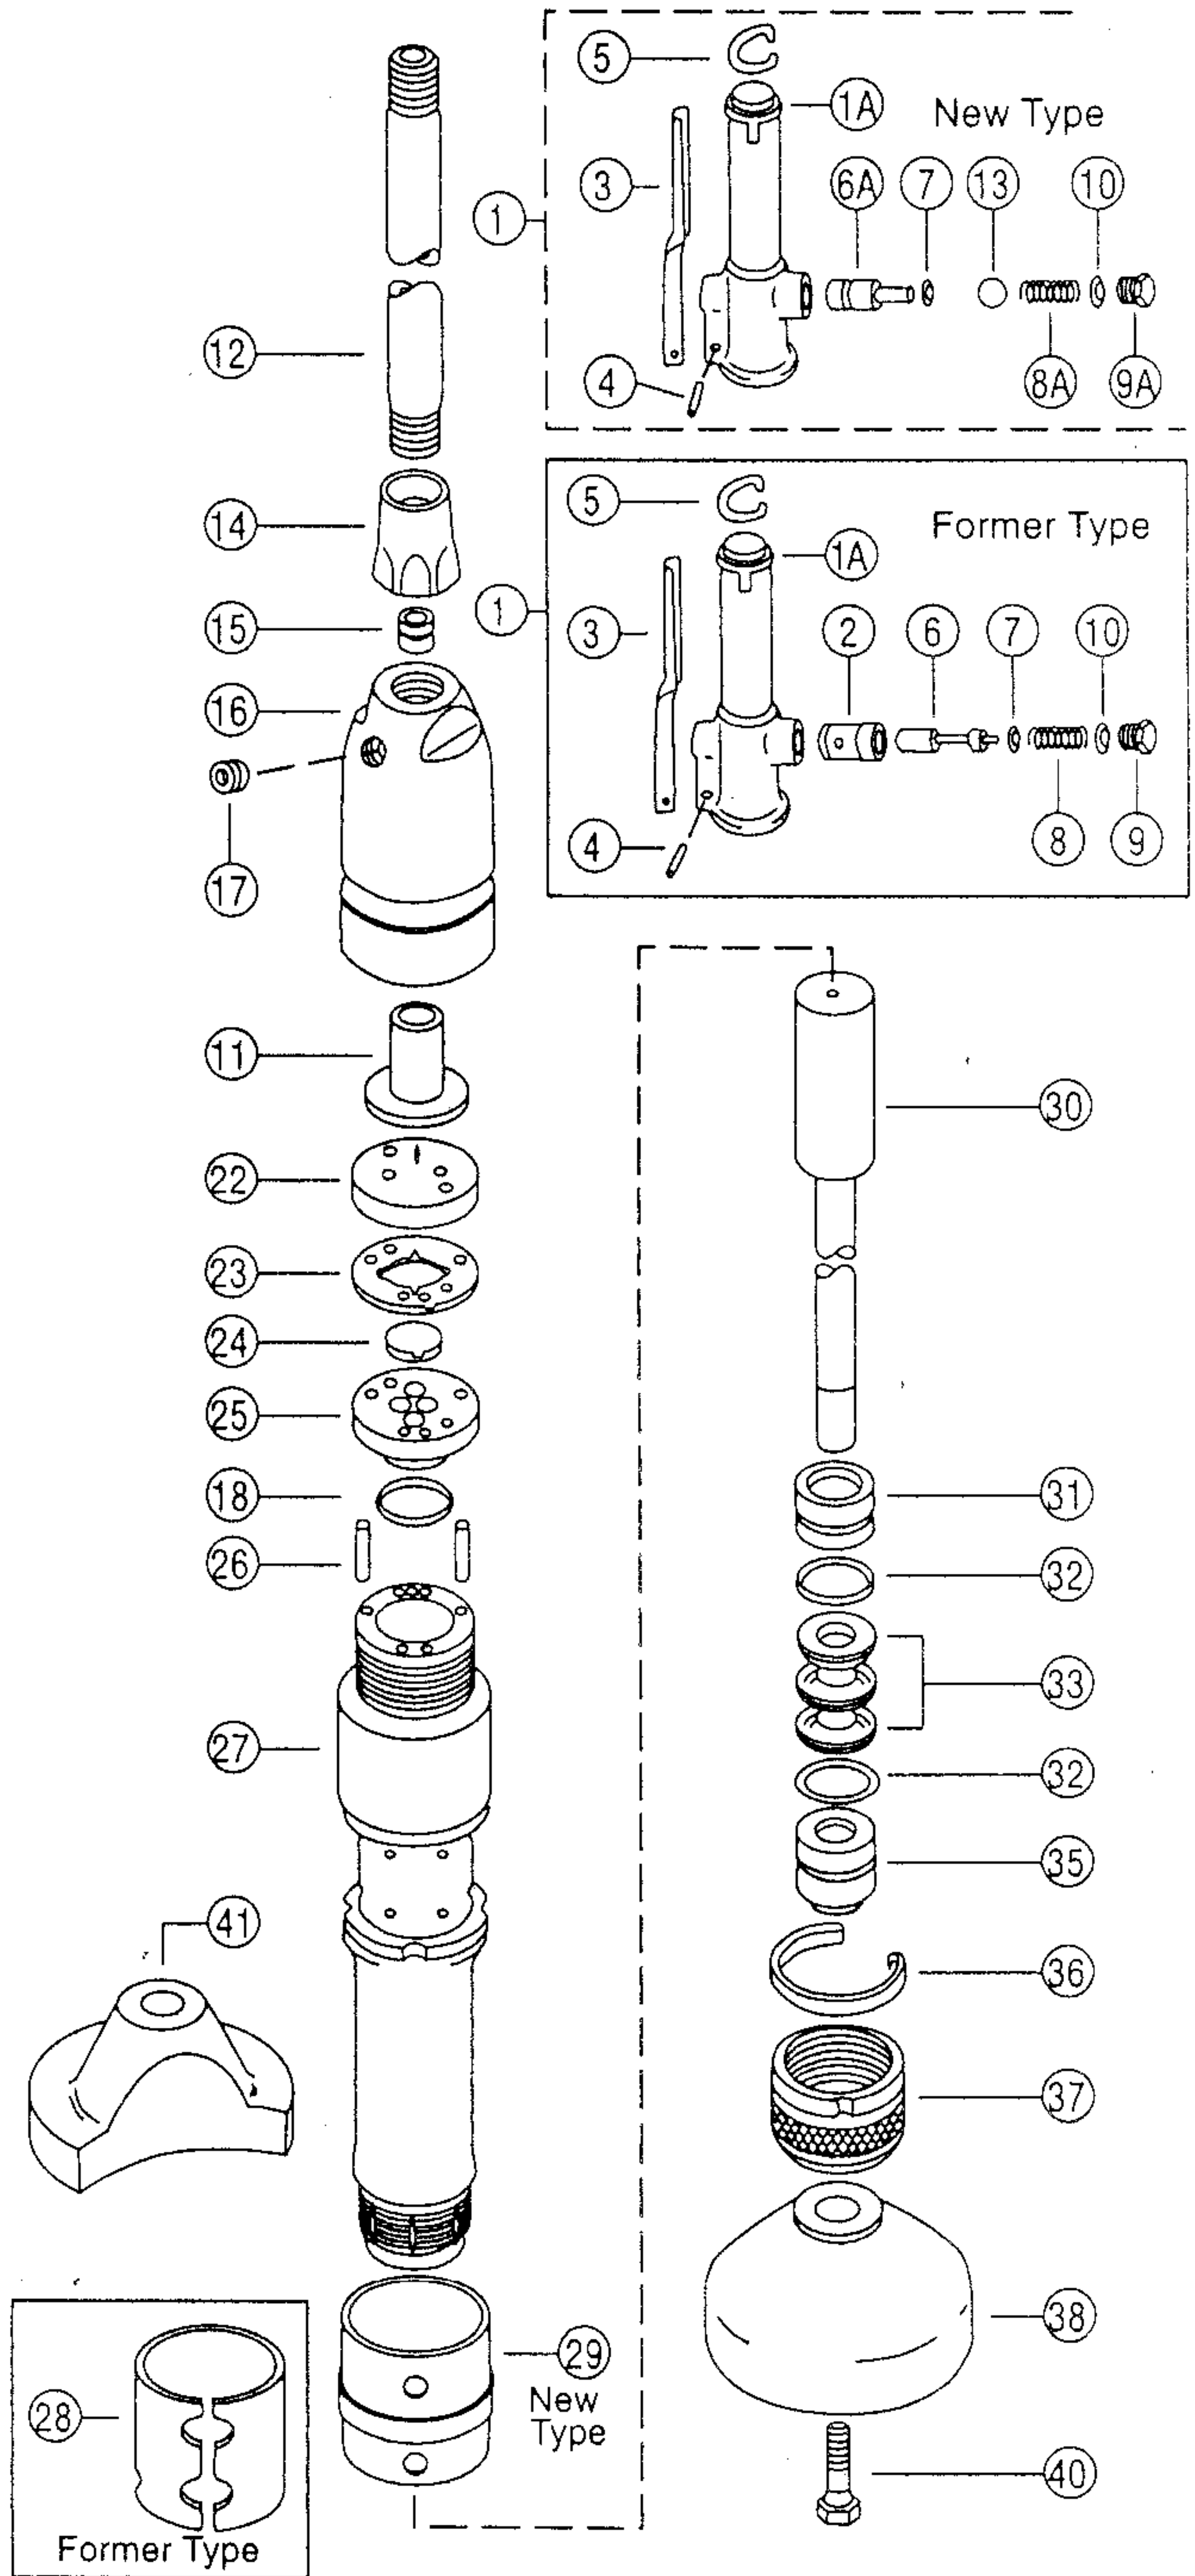

# Model "T-6" Backfill Tamper

**SAVE TO ORDER PARTS.**

INDEX NO.	PART NO.	DESCRIPTION	QUAN. REQD.
1	6500	Throttle Valve Handle-Complete	1
	6500-A	Throttle Valve Handle-Complete (New)	1
1-A	6501	Throttle Valve Handle Assy. (incl. 6502)	1
	6501-A	Throttle Valve Handle Assy. (New)	1
2	6502	Throttle Valve Bushing	1
3	6503	Throttle Valve Lever	1
4	6504	Throttle Valve Latch Pin	1
5	6505	Throttle Valve Latch Clip	1
6	6506	Throttle Valve (incl. 6507)	1
6-A	6513	Throttle Valve (incl. 6507)	1
7	6507	Throttle Valve O-Ring	1
8	6508	Throttle Valve Spring	1
8-A	6272	Throttle Valve Spring	1
9	6509	Throttle Valve Plug	1
9-A	6509-A	Throttle Valve Plug	1
10	6510	Throttle Valve Plug O-Ring	1
11	6511	Cylinder Cap Bushing	1
12	6512	Connecting Pipe	1
13	6271	Throttle Valve Ball	1
14	6514	Connecting Pipe Lock Nut	1
15	6515	Oil Control Bushing	1
16	6516	Back Head	1
17	6517	Oil Plug	1
18	6518	Valve Block O-Ring	1
22	6522	Upper Valve Block	1
23	6523	Center Plate	1
24	6524	Valve	1
25	6525	Lower Valve Block	1
26	6526	Valve Dowel Pin	2
27	6527	Cylinder	1
28	6528	Exhaust Deflector-Steel	1
29	6528-R	Exhaust Deflector-Rubber	1
30	6530	Piston	1
31	6531	Upper Guide Bushing	1
32	6532	Guide Bushing O-Ring	2
33	6533	Packing Plunger Set	1
35	6535	Lower Guide Bushing	1
36	6536	Lock Ring	1
37	6537	Packing Nut	1
38	9538	6" Malleable Butt	1
40	6540	Clamp Screw	1
41	9541	Pole Butt-Option	(1)